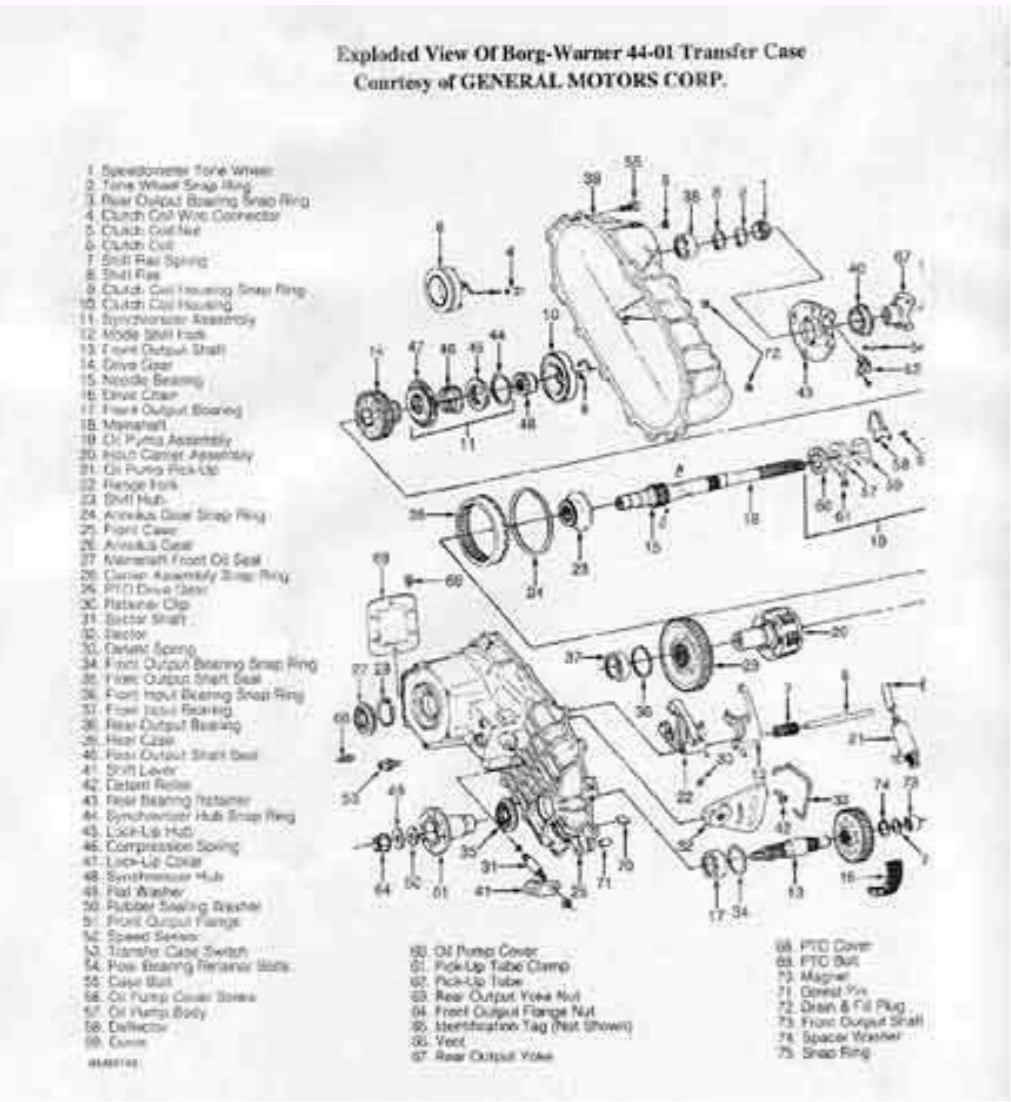

Borg warner 1356 transfer case assembly. Borg warner 1356 transfer case diagram. Borg warner 1356 parts diagram. Borg warner 1356 transfer case parts.