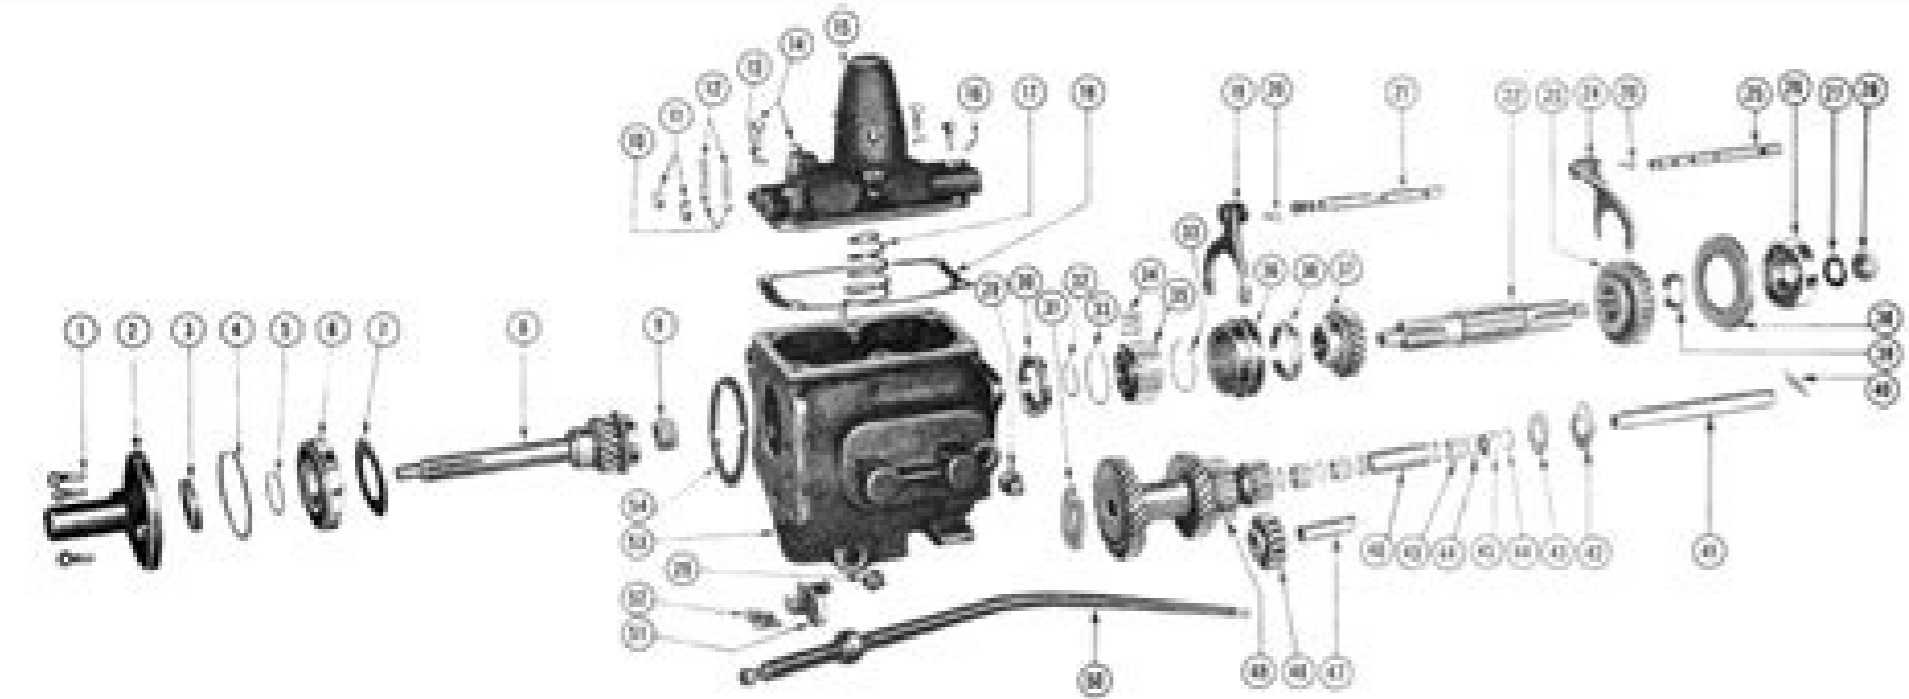

Borg warner 1356 transfer case assembly. Borg warner 1356 transfer case diagram. Borg warner 1356 parts diagram. Borg warner 1356 transfer case parts.