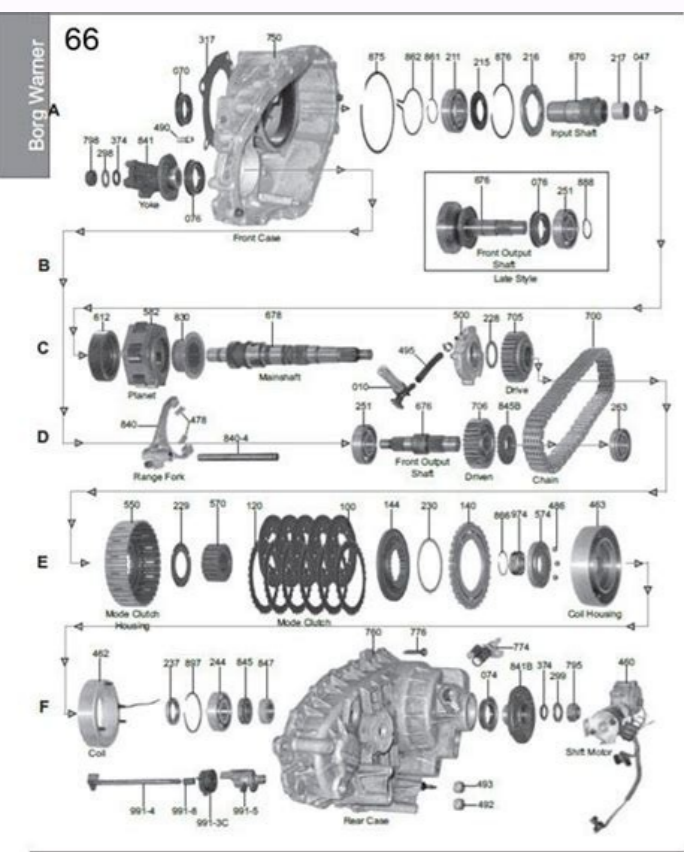

Borg warner 1356 transfer case assembly. Borg warner 1356 transfer case diagram. Borg warner 1356 parts diagram. Borg warner 1356 transfer case parts.