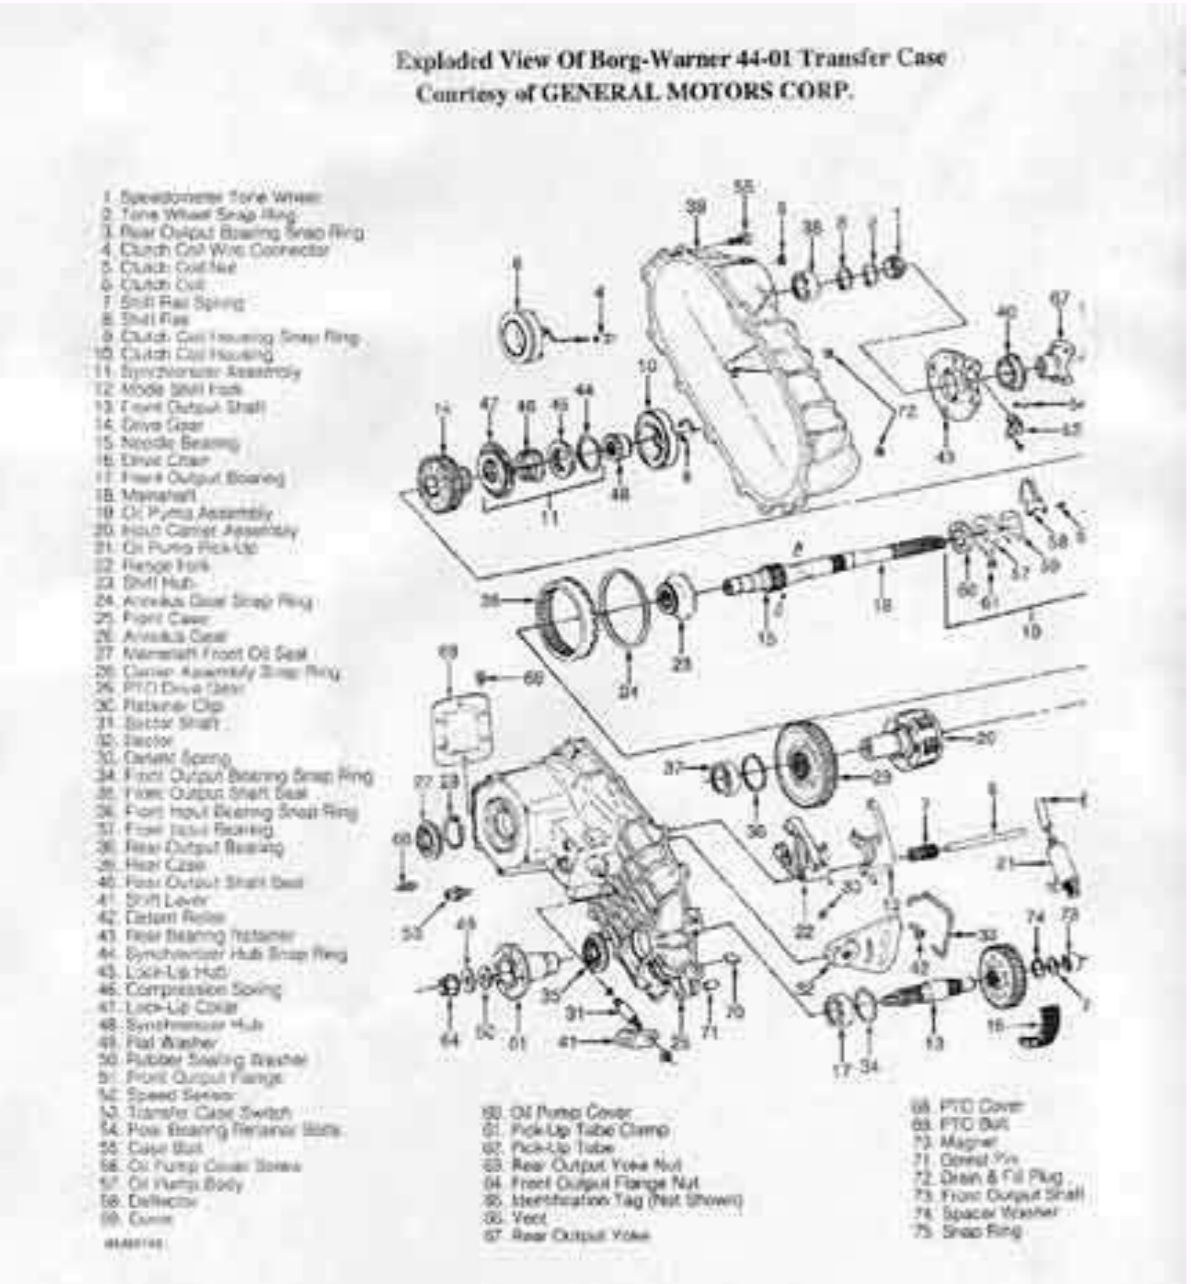

Borg warner 1356 transfer case assembly. Borg warner 1356 transfer case diagram. Borg warner 1356 parts diagram. Borg warner 1356 transfer case parts.